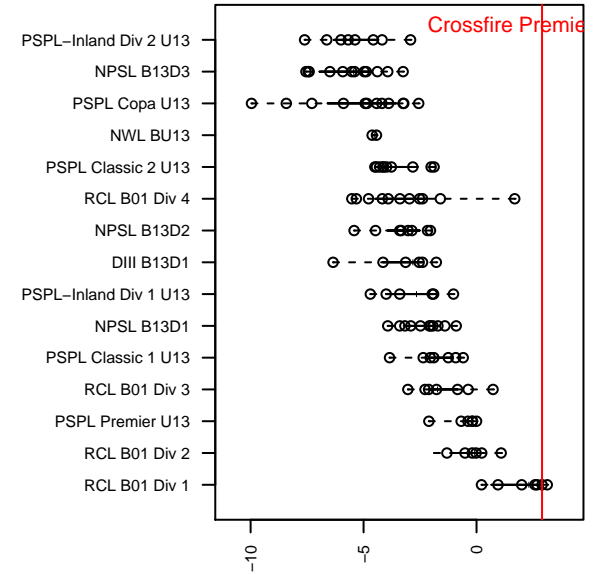

**attack and defense rating
relative to others at age
and all opponents in last 13 months**