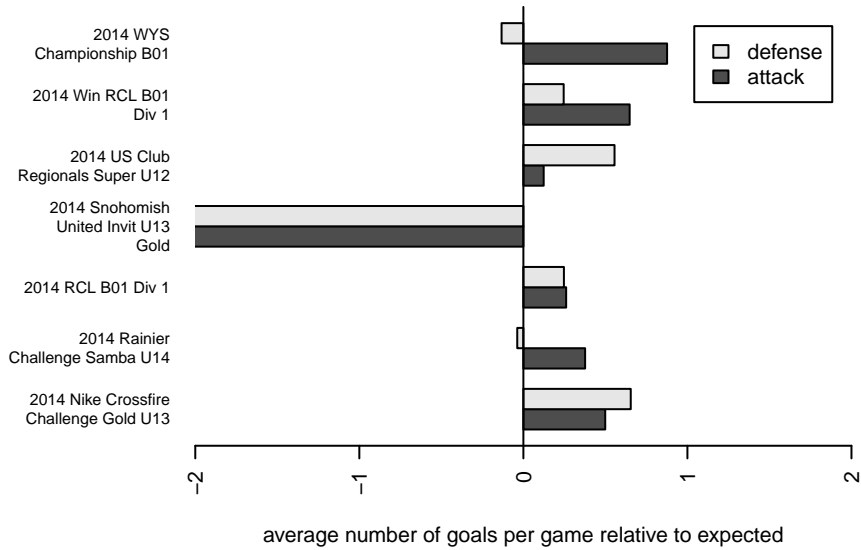

Performance relative to 13 month average