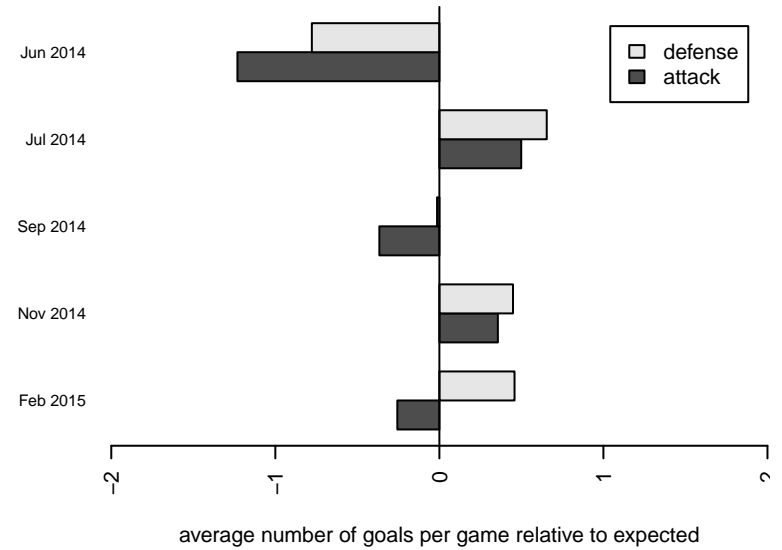

Performance relative to 13 month average