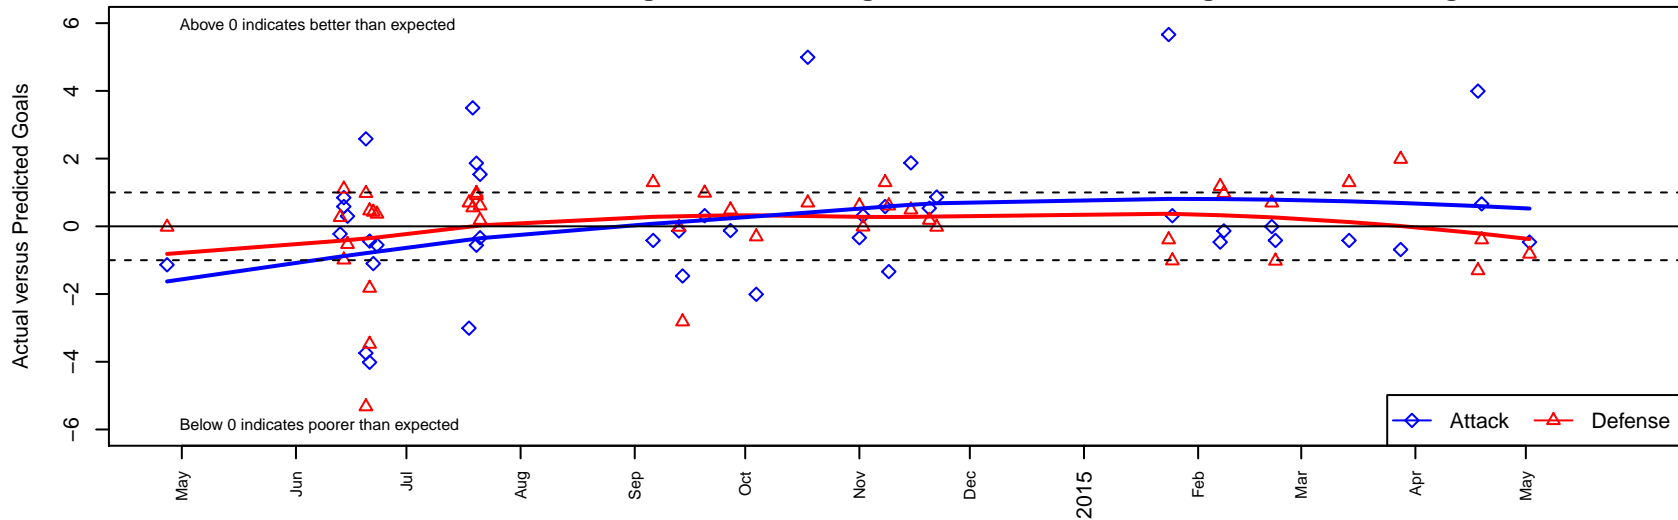

Crossfire Premier A B01

Crossfire Premier SC
 Redmond, WA
 B01 total strength=1425
 attack=10 defense=7.61
 fall league = RCL B01 Div 1
 spr league = Win RCL B01 Div 1
 notes= Black 2012, 2013; Wiskel 2014

Crossfire Premier A B01
 Dots are actual minus expected GF (blue circles) and GA (red triangles).
 Blue line is smoothed change in attack strength. Red is smoothed change in defense strength.

**attack and defense variance (black dot)
relative to other teams
and top 10 in region**